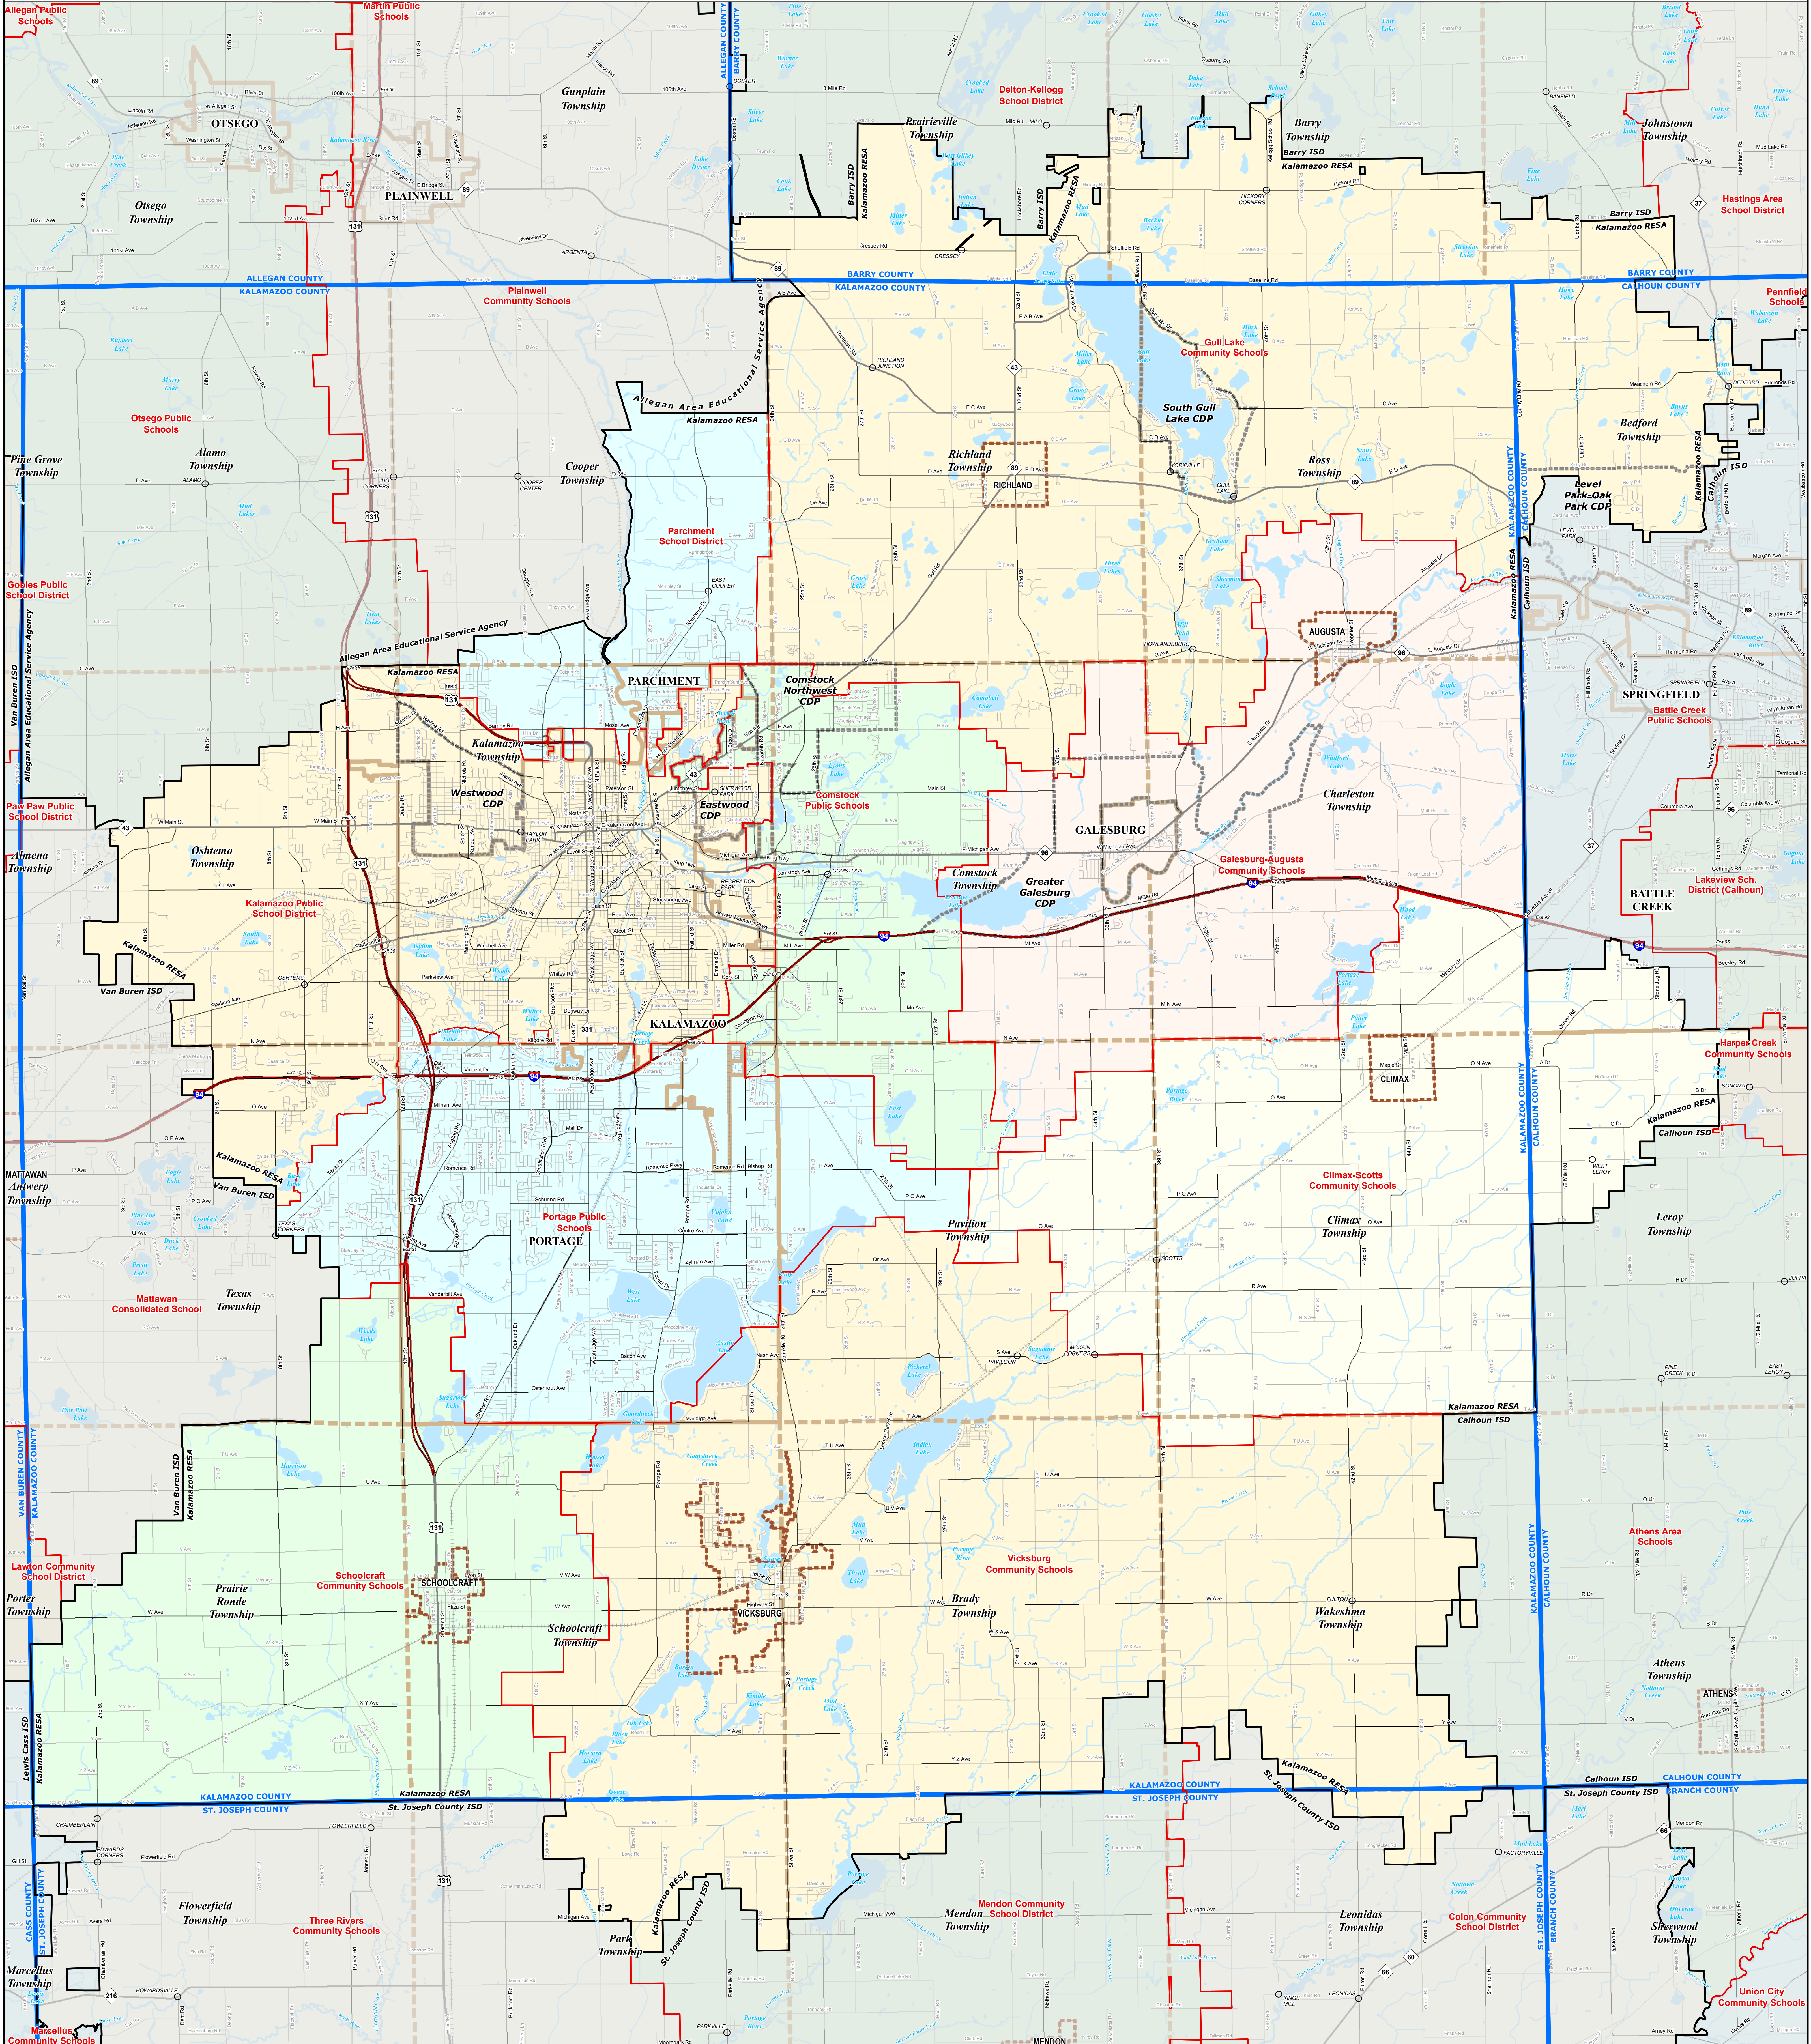

KALAMAZOO RESA

0 2.5 5 Miles

Note: Non K-12 School Districts identified with Asterisk () in Name

All information presented in this publication is in the public domain and may be reproduced, reprinted, and redistributed as desired.

11/18/13

Legend

- Intermediate School District
- School District
- City
- Township
- Village
- Census Designated Place
- County
- Unincorporated Place
- Freeway
- Primary Road
- Local Road
- Railroad
- Water Feature
- River, Stream, or Drain

Source: Michigan Geographic Framework, v13a